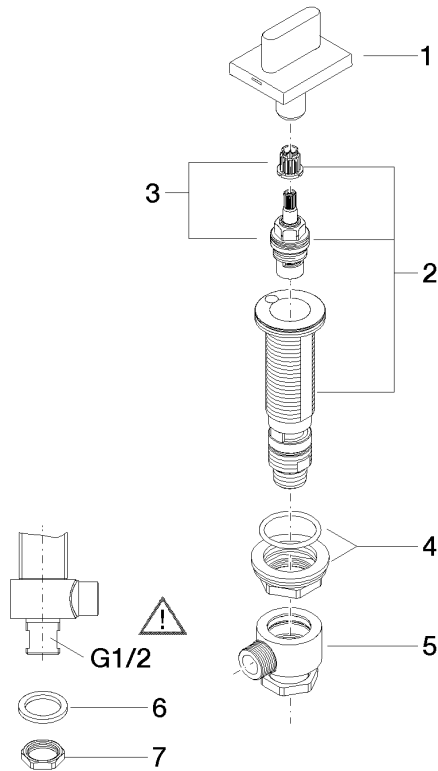

20 004 705

- hole diameter 32 mm
- rosette 60 x 47 mm
- with cold marking

	Brushed Champagne (22kt Gold)	20 004 705-46
	Chrome	20 004 705-00
	Brushed Platinum	20 004 705-06
	Dark Chrome	20 004 705-19
	Champagne (22kt Gold)	20 004 705-47
	Brushed Dark Platinum	20 004 705-99

20 004 705

mm [inches]

Flow rate chart

Certificates

IAPMO_N-4976. LGA_28687. IAPMO_6397. WRAS_240202020.

20 004 705

Parts for other finishes can be found here: [Chrome](#)

Spare parts list

No.	Item Number	Name	Quantity used	Delivery time
1	90 20 70 051 06-46	handle (cold)	1	30
2	04 17 11 058 53 90	side panel	1	2
3	90 90 03 153 00 90	top	1	2
4	04 23 10 032 78 90	fixing set	1	2
5	04 17 11 023 10 90	distributor	1	2
6	90 23 30 040 00-46	threaded connector	1	-
Spare part can no longer be ordered, please order the replacement item				
7	09 30 11 059 90	disc	1	2
8	09 23 10 012 90	nut	1	2