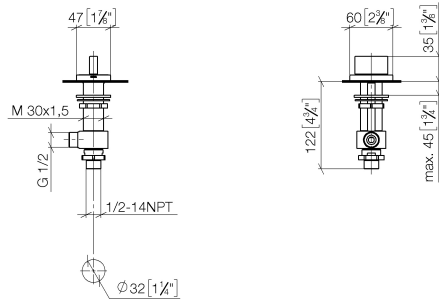

20 004 705

- hole diameter 32 mm
- rosette 60 x 47 mm
- with cold marking

	Brushed Champagne (22kt Gold)	20 004 705-46
	Chrome	20 004 705-00
	Brushed Platinum	20 004 705-06
	Dark Chrome	20 004 705-19
	Champagne (22kt Gold)	20 004 705-47
	Brushed Dark Platinum	20 004 705-99

20 004 705

mm [inches]

Flow rate chart

Certificates

IAPMO_N-4976. LGA_28687. IAPMO_6397. WRAS_240202020.

20 004 705

Parts for other finishes can be found here: [Chrome](#)

Spare parts list

No.	Item Number	Name	Quantity used	Delivery time
1	90 20 70 051 06-46	handle (cold)	1	30
2	04 17 11 058 53 90	side panel	1	2
3	90 90 03 153 00 90	top	1	2
4	04 23 10 032 78 90	fixing set	1	2
5	04 17 11 023 10 90	distributor	1	2
6	90 23 30 040 00-46	threaded connector	1	-
Spare part can no longer be ordered, please order the replacement item				
7	09 30 11 059 90	disc	1	2
8	09 23 10 012 90	nut	1	2